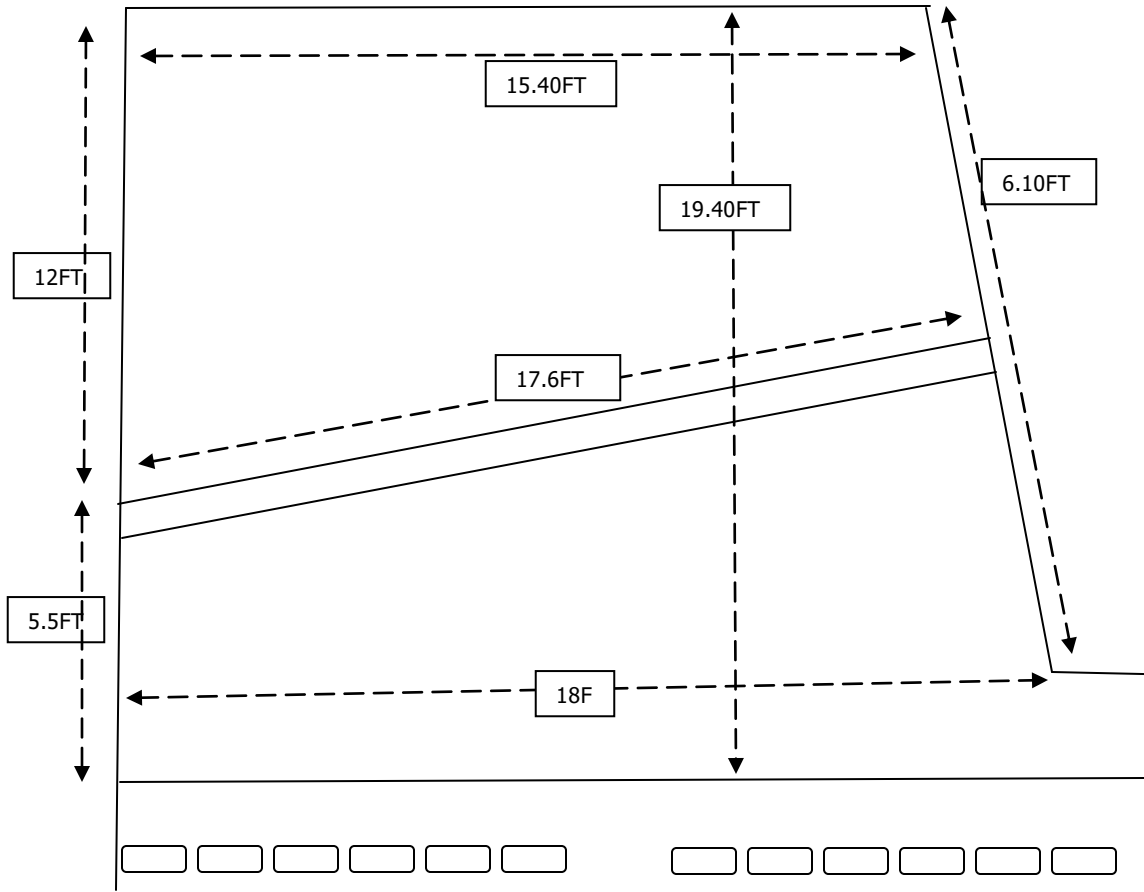

The Greek Cultural Center

Capacity: 55 seats